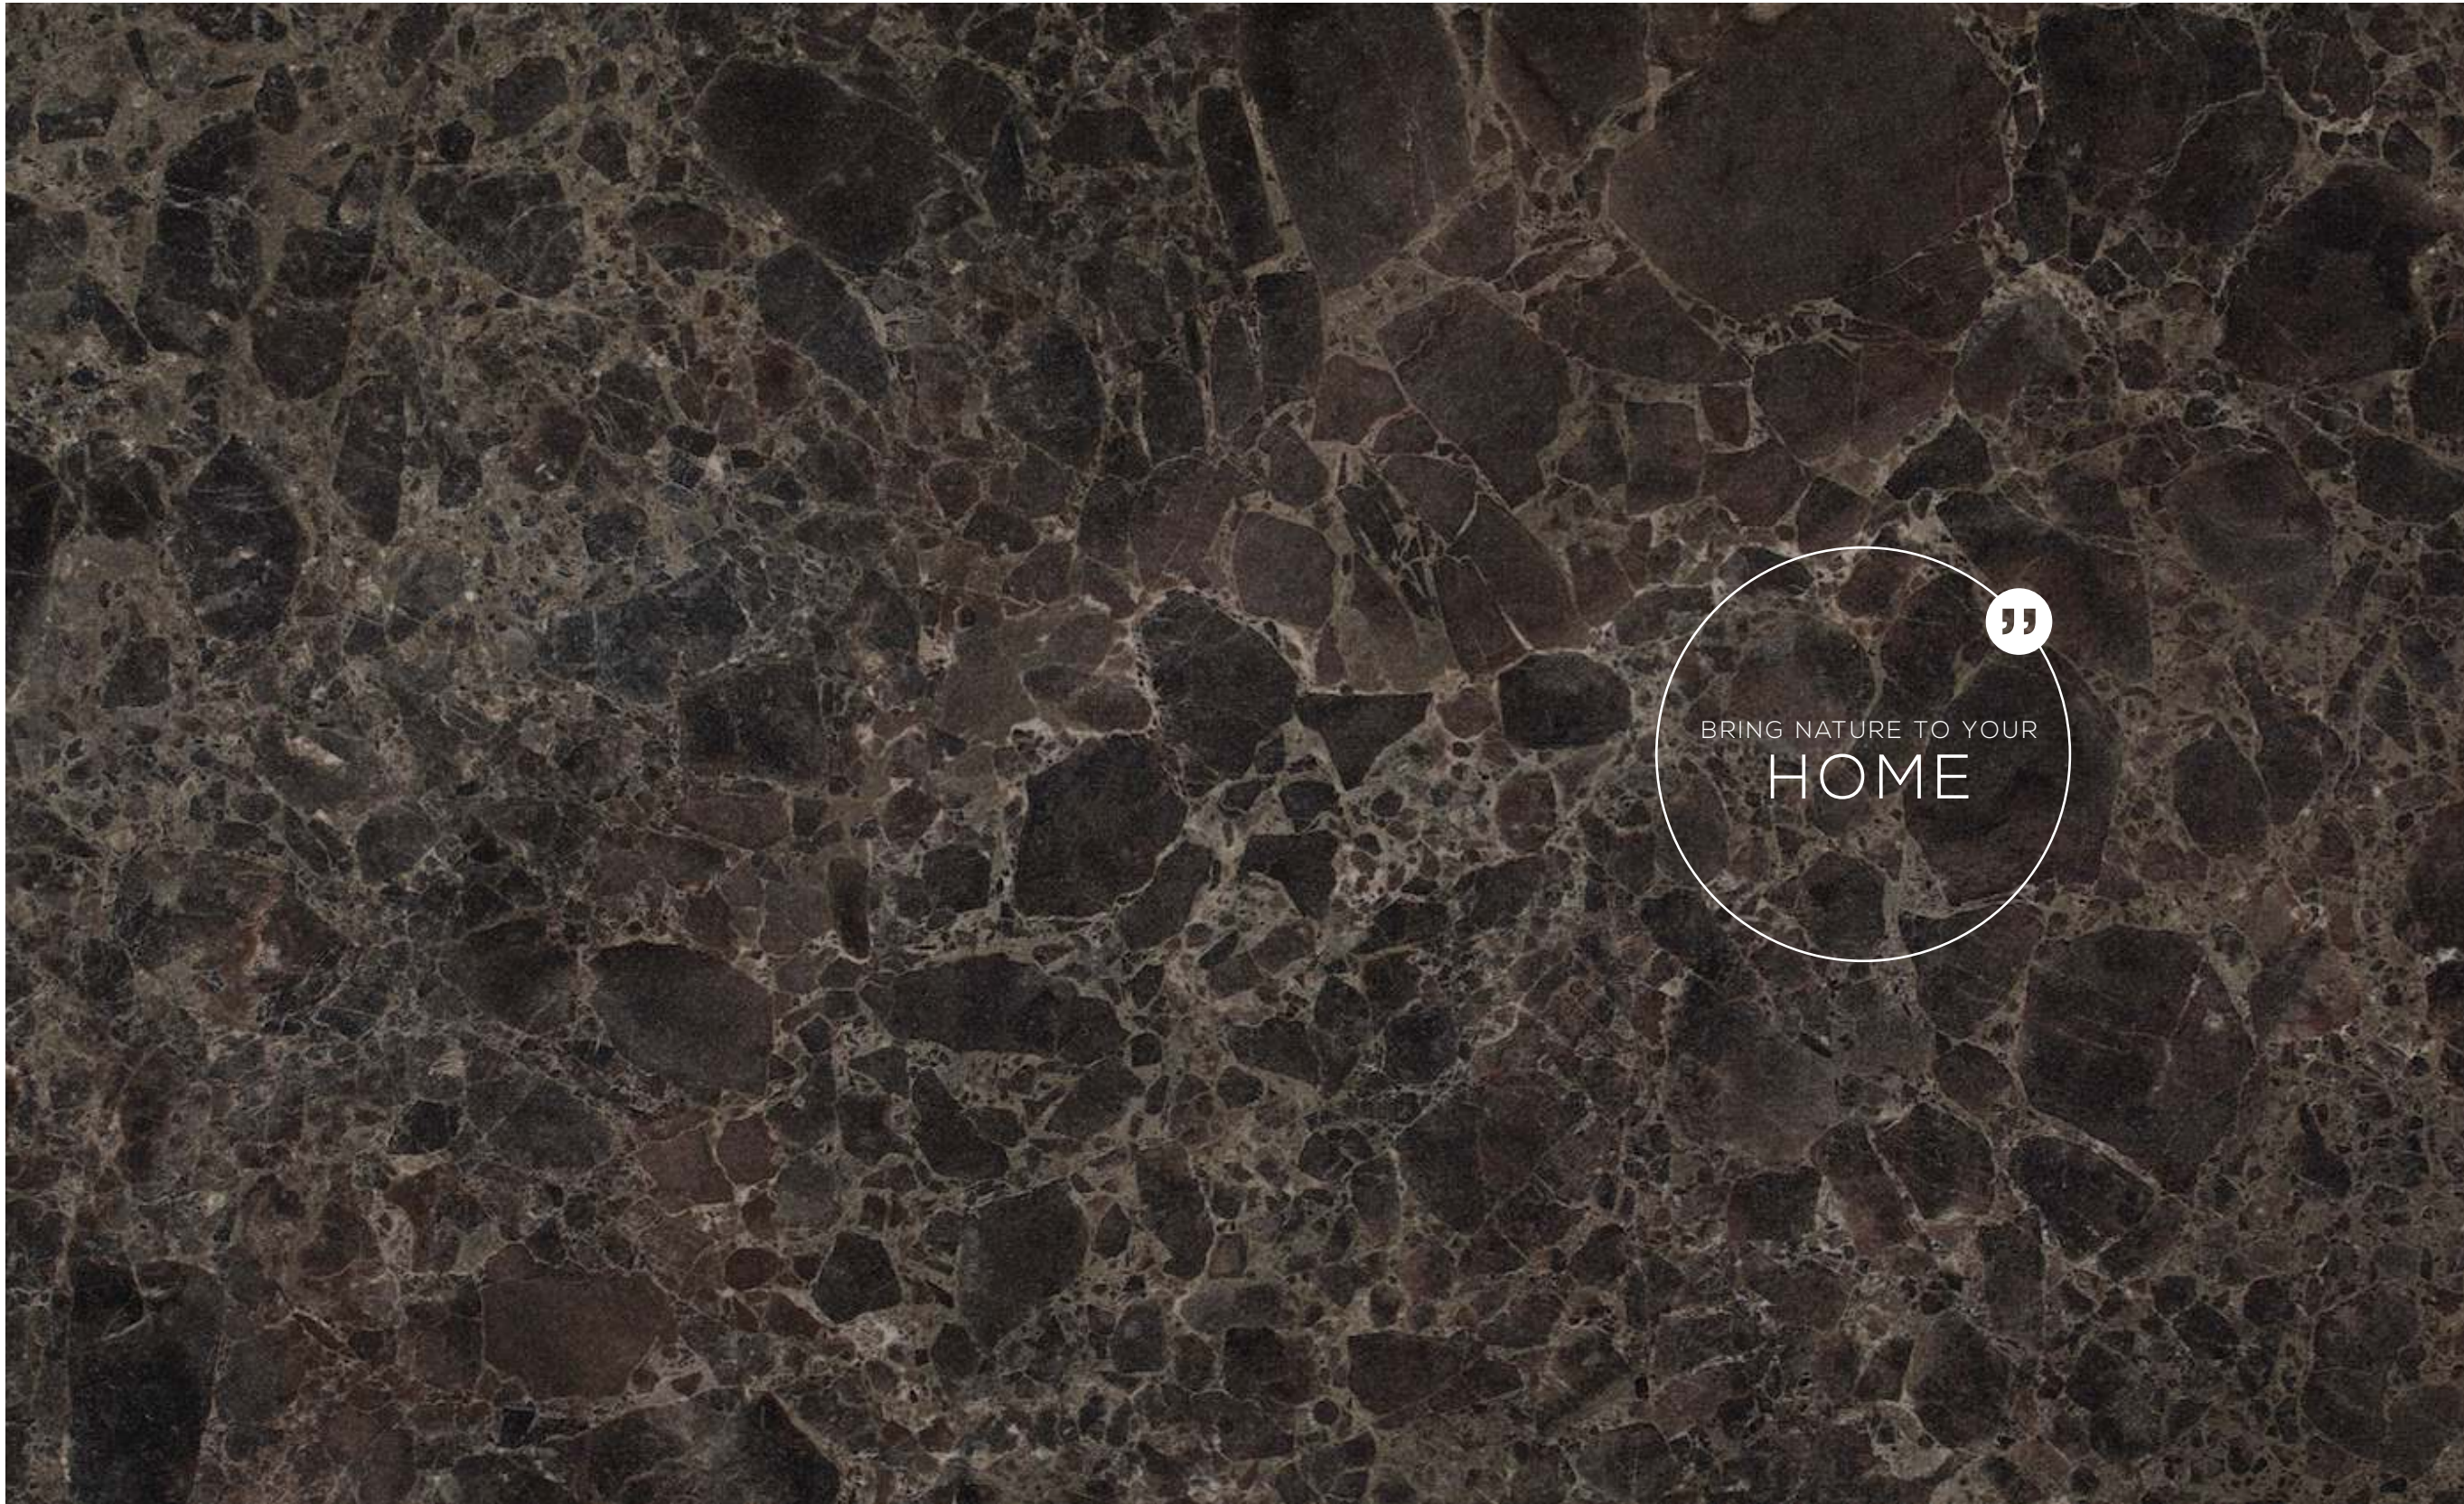

210

DLUX - 9925

”
BRING NATURE TO YOUR
HOME

COLOR OF THE ABOVE PRODUCT CAN BE DIFFERENT FROM ACTUAL ONE!