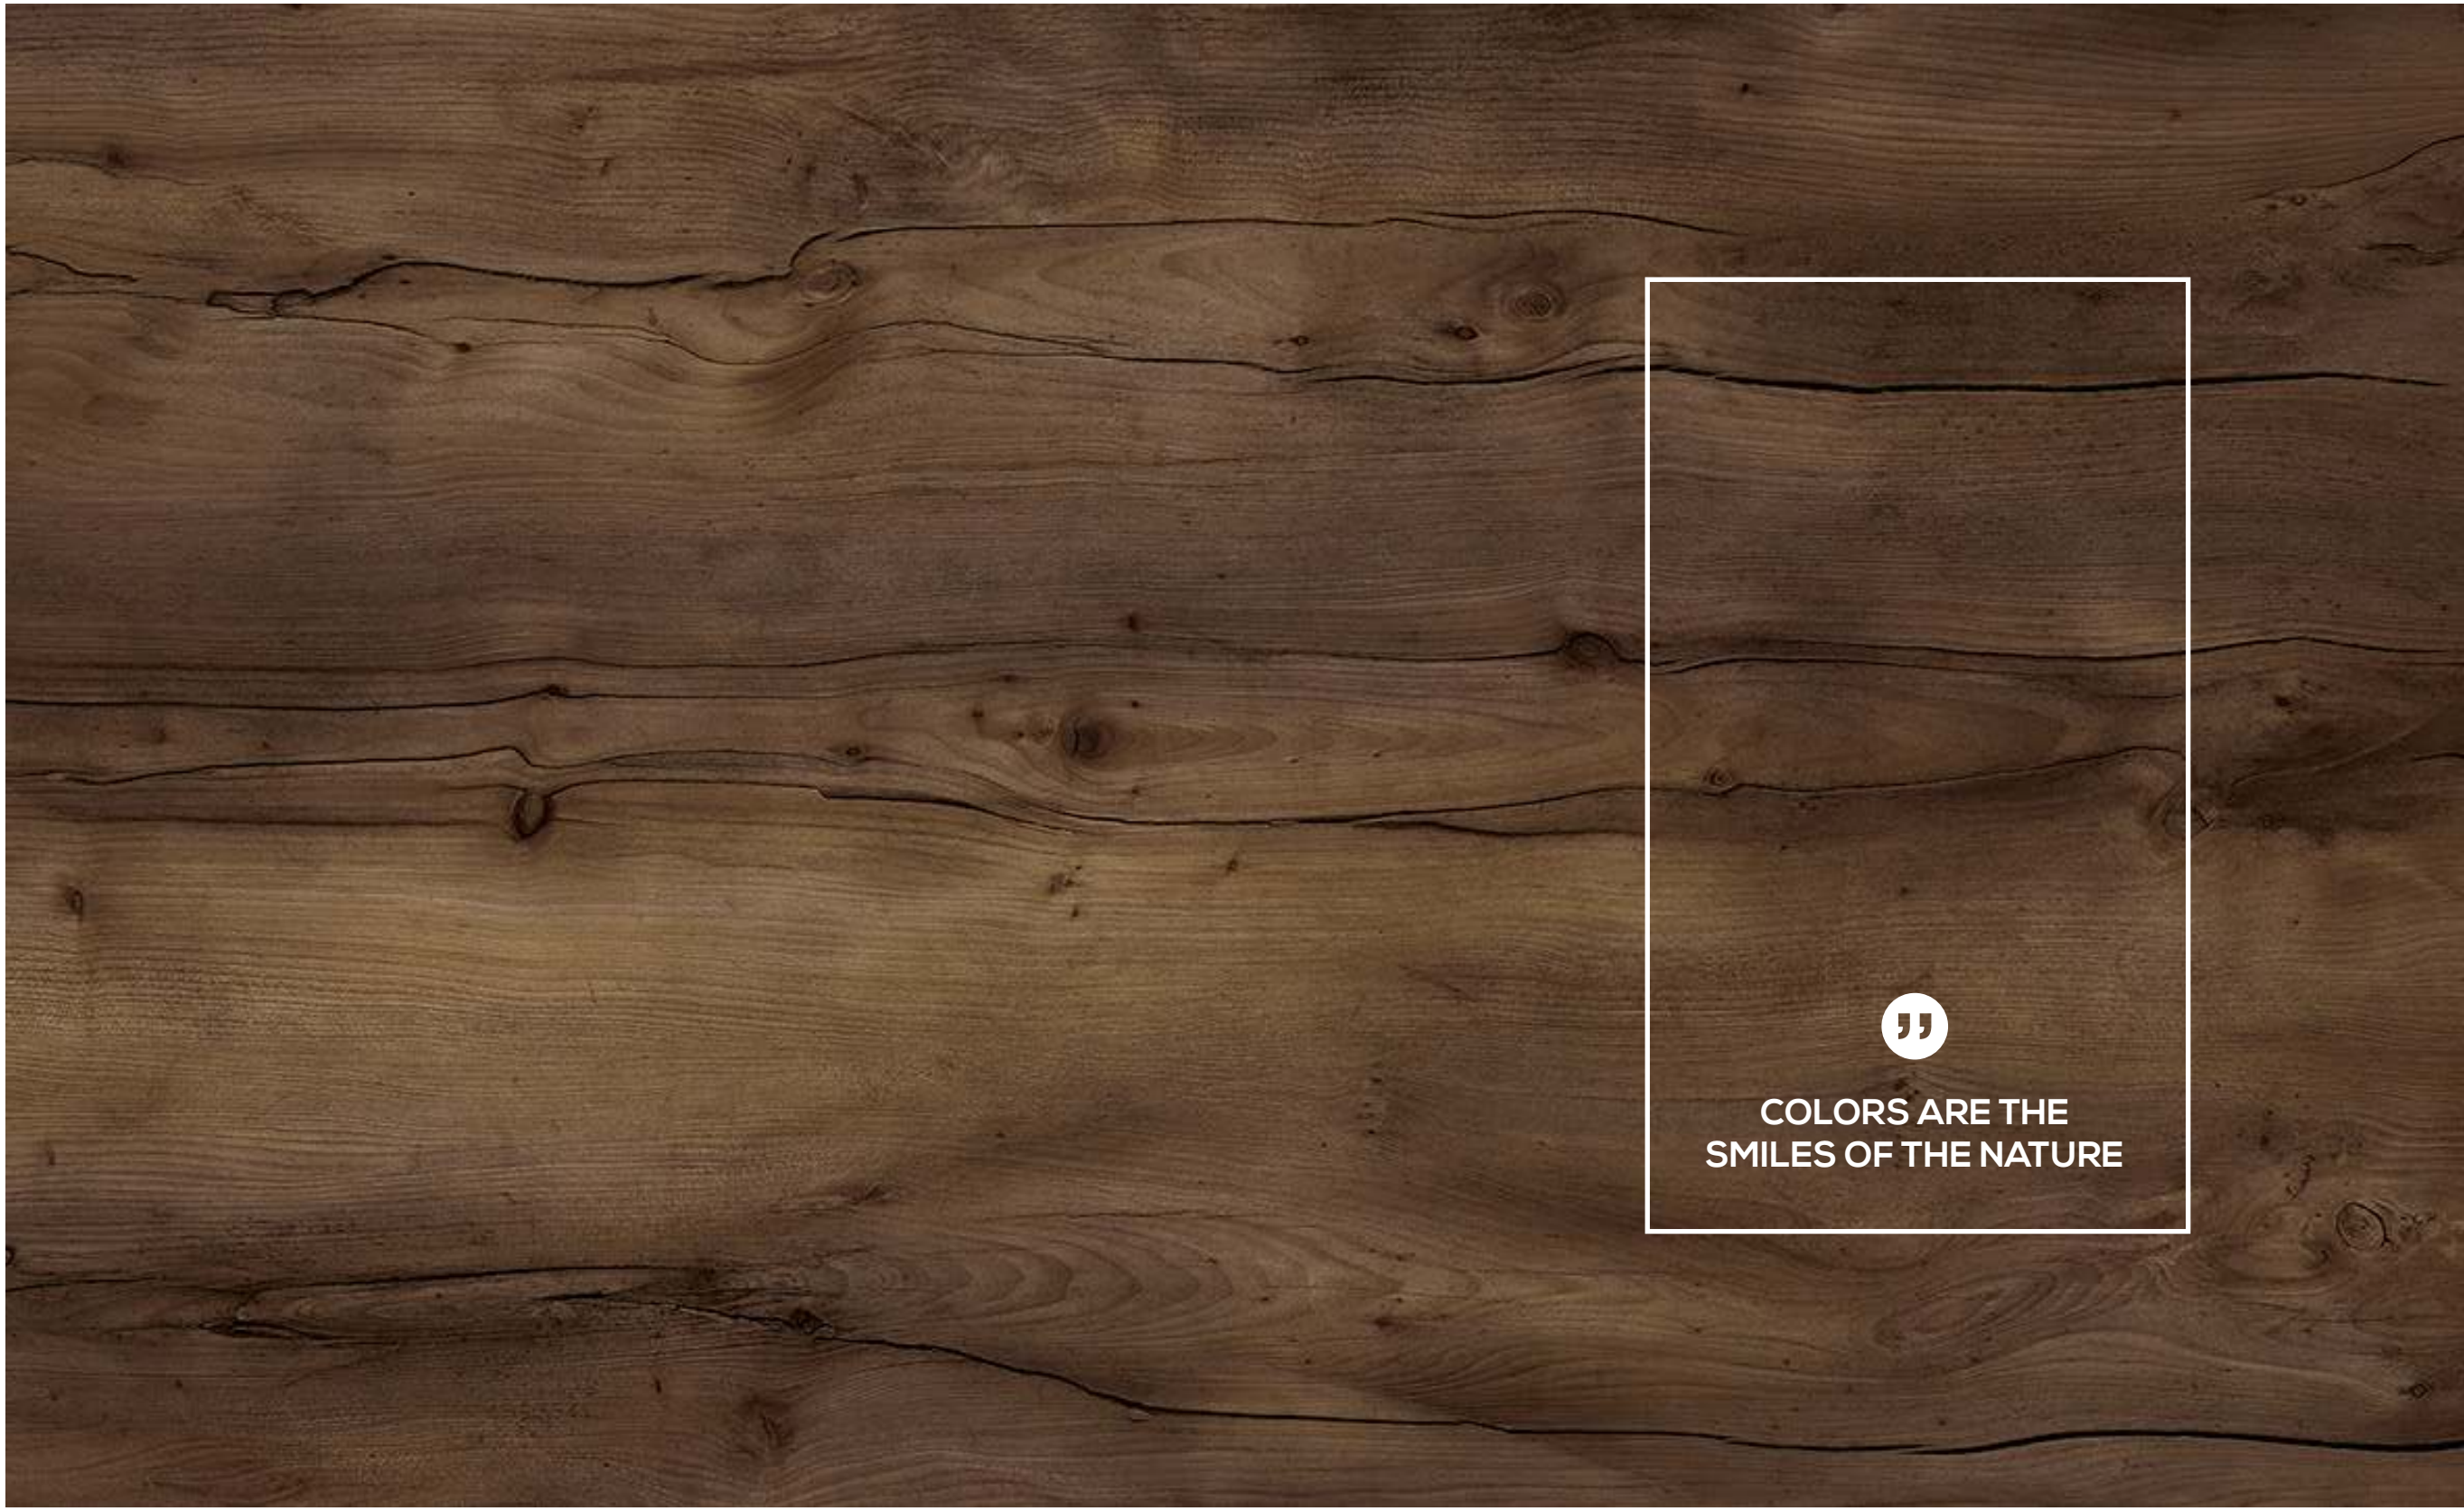

130

DARK TAXUS - 7715

”
COLORS ARE THE
SMILES OF THE NATURE

COLOR OF THE ABOVE PRODUCT CAN BE DIFFERENT FROM ACTUAL ONE!