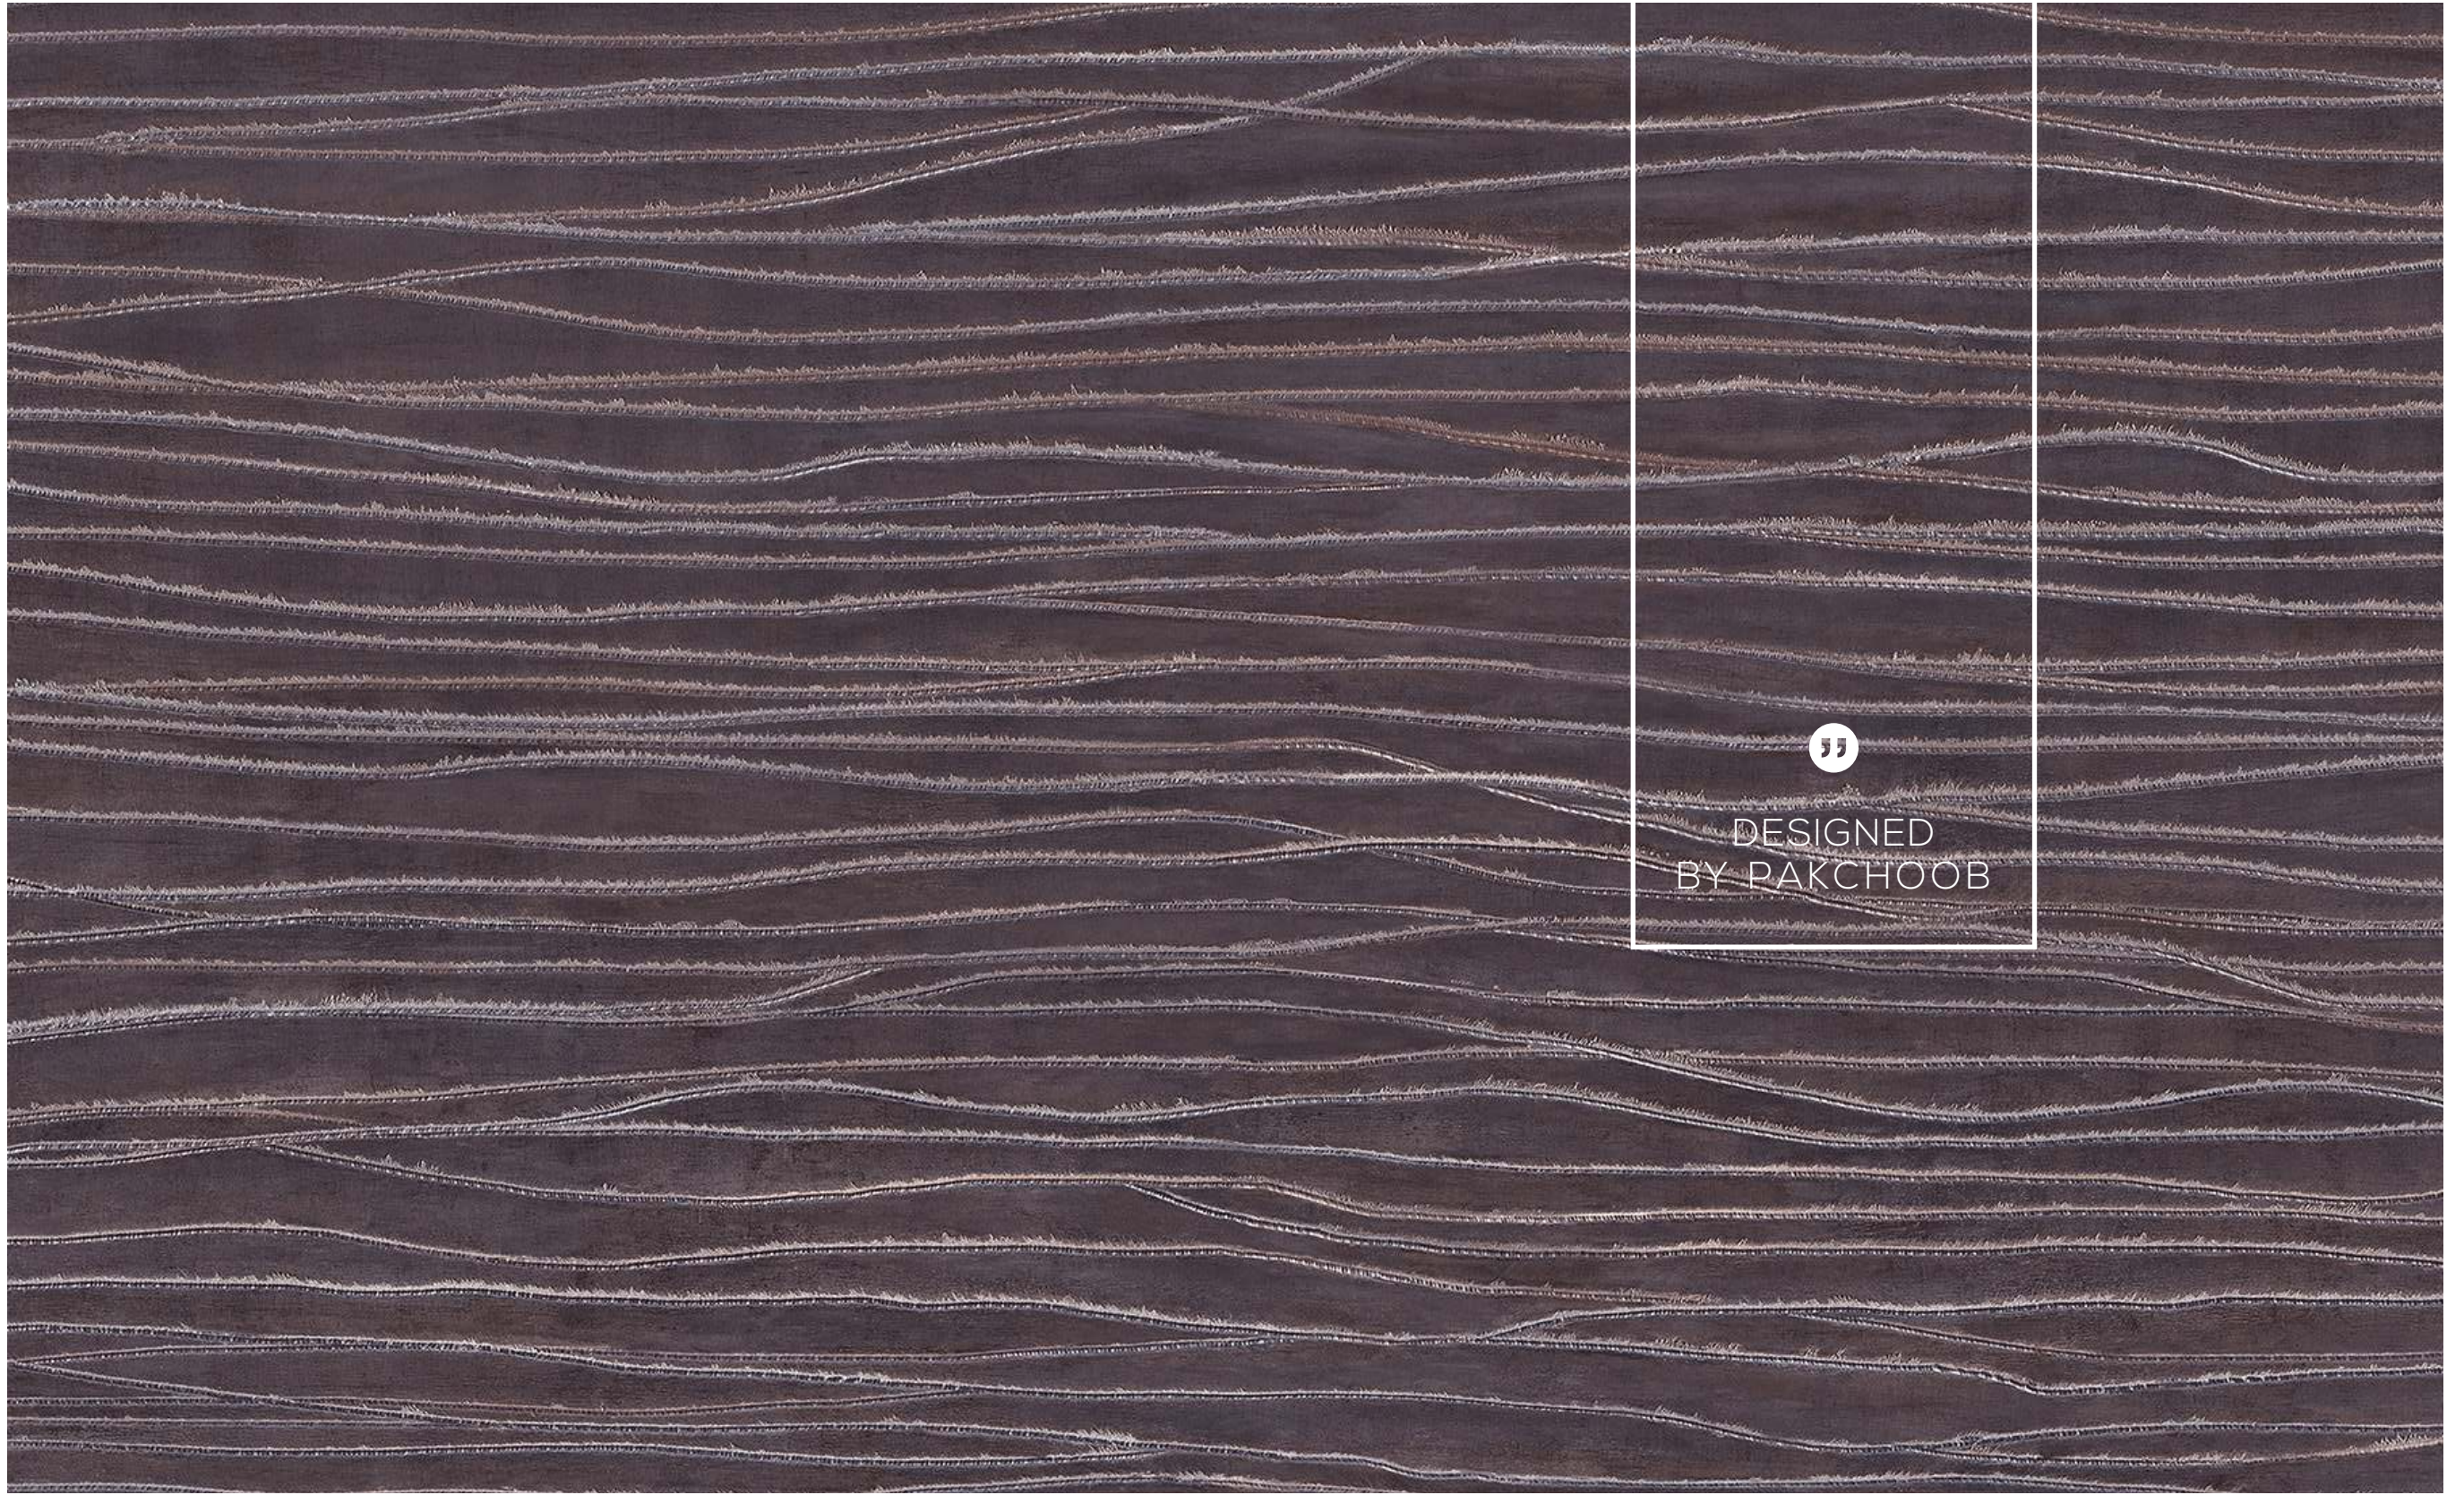

218

PLASMA - 8812

”
DESIGNED
BY PAKCHOOB

COLOR OF THE ABOVE PRODUCT CAN BE DIFFERENT FROM ACTUAL ONE!